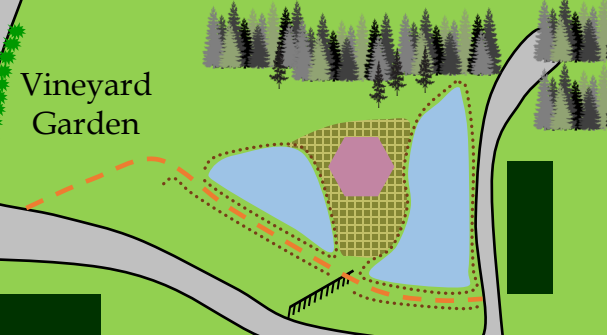

Camp Angelos

32149 SE Stevens Rd
Corbett, OR 97019

Fishing Cabin

Horseshoes

Firepit

Riverside Pavilion

Toilets

Stairs

Maintenance Area

Lodge Pavilion

Main Lodge

Basketball Court

Playground

Nurse Station

Cabins

1 Community Rooms
2

Snacks
Main Bath House

Cabins

Train Car

Vineyard Garden

To River Viewpoint